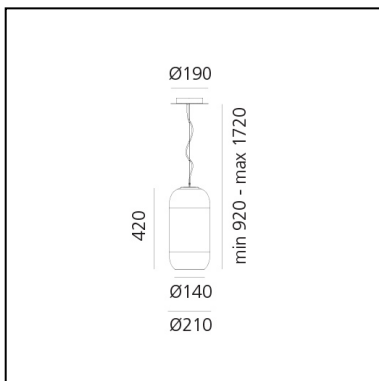

Gople - White

BIG - Bjarke Ingels Group

IP20    Dimmerable: 

LUMINAIRE

- Watt: **20W**
- Delivered lumens output: **2088lm**
- CCT: **3000K**
- Efficiency: **85%**
- Efficacy: **104.41lm/W**
- CRI: **80**

PRODUCT CODE: 1405020A

FEATURES

- Article Code: **1405020A**
- Colour: **White**
- Installation: **Suspension**
- Material: **Blown glass, aluminium**
- Series: **Design Collection**
- Environment: **Indoor**
- design by: **BIG - Bjarke Ingels Group**

DIMENSIONS

- Height: **cm 42**
- Diameter: **cm 21**
- Base Diameter: **cm 19**
- Max Height from ceiling: **cm 172**

SOURCES NOT INCLUDED

- Category: **LED RETROFIT**
- Number: **1**
- Watt: **20W**
- Socket: **E27**